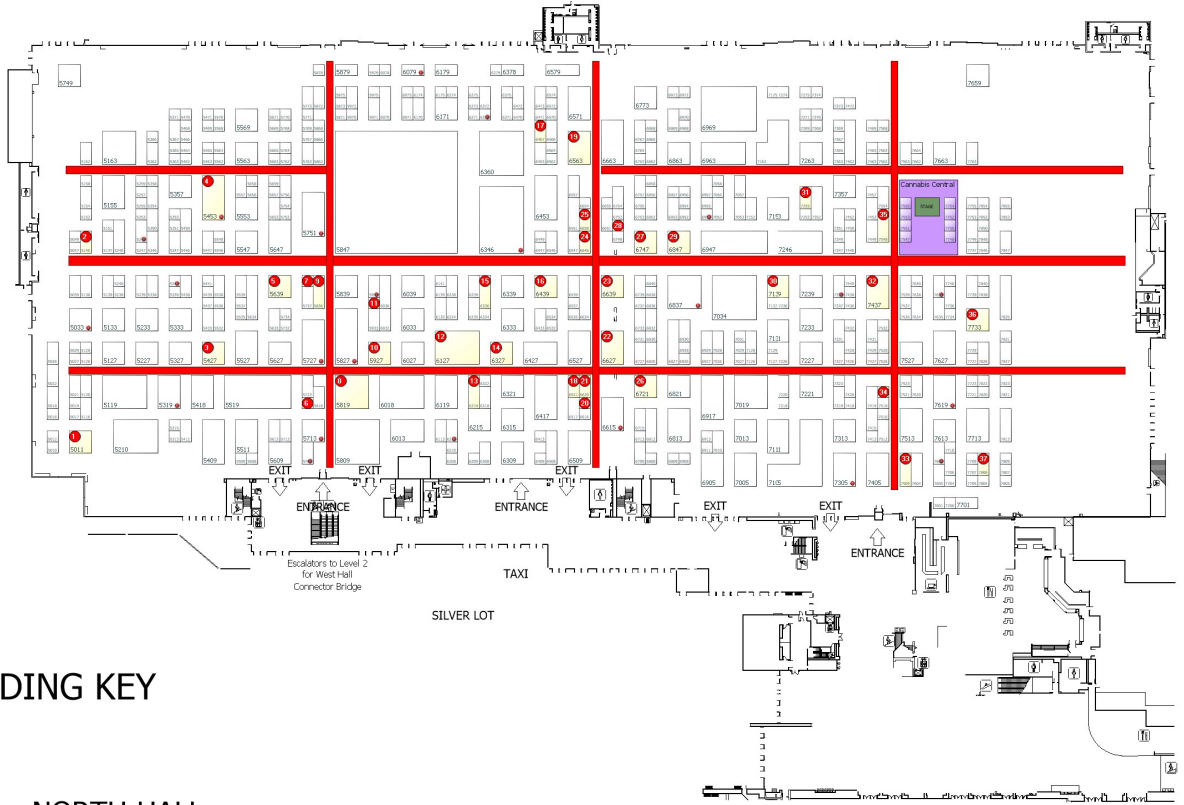

NORTH HALLS